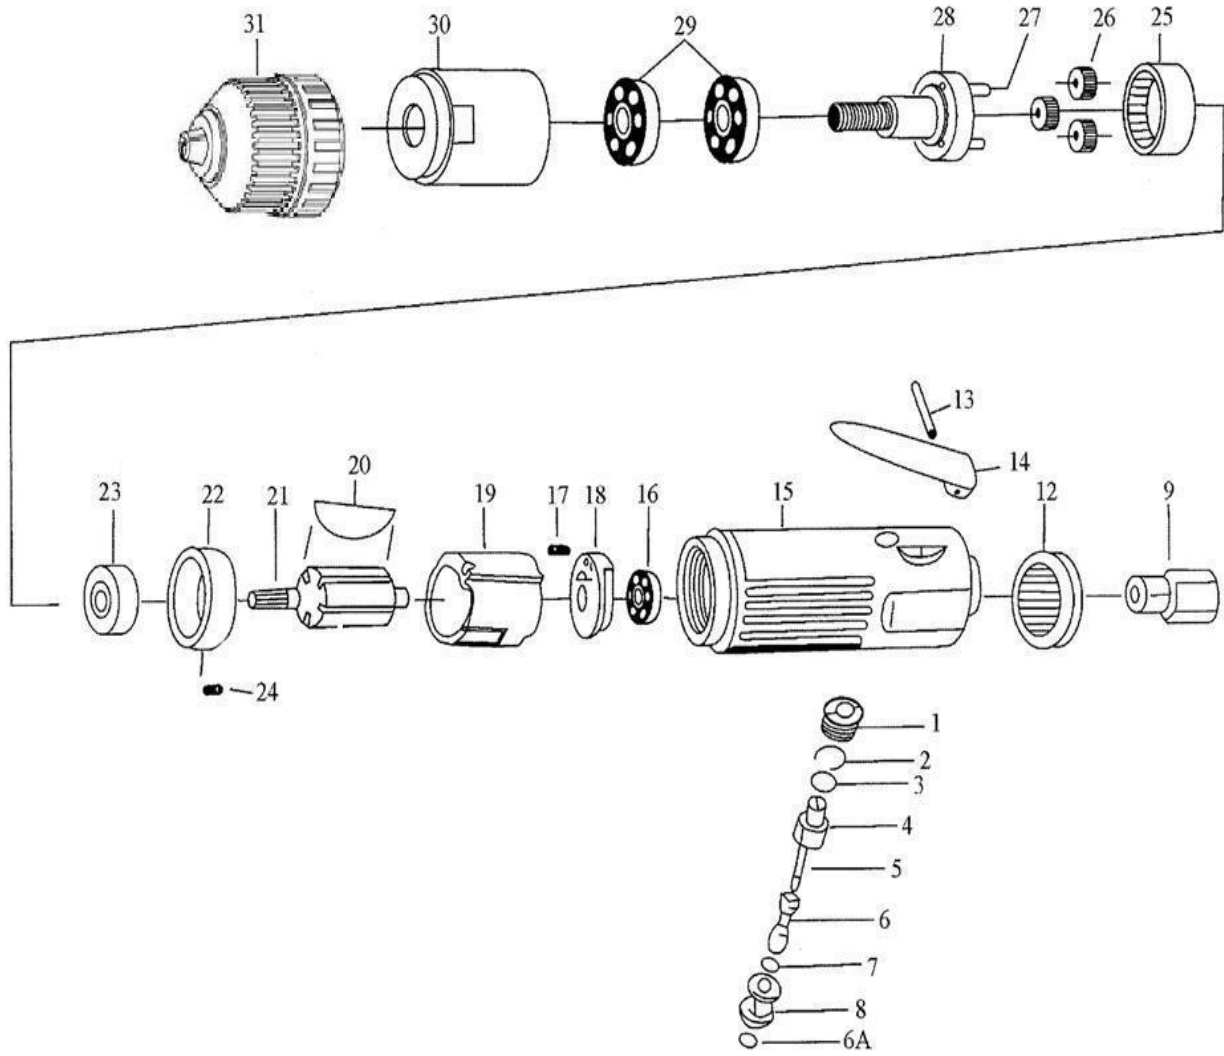

OS-315SK **GAV** HAVALI MATKAP

Item No.	Description	Q'ty
1	Throttle Valve Plug	1
2	O-Ring	1
3	O-Ring	1
4	Air Regulator	1
5	Valve Spring	1
6	Valve Stem	1
6A	O-Ring	1
7	O-Ring	1
8	Valve Bushing	1
9	Air Inlet	1
12	Exhaust Deflector	1
13	Spring Pin	1
14	Throttle Lever	1
15	Housing	1
16	Ball Bearing	1

Item No.	Description	Q'ty
17	Spring Pin	2
18	Bear End Plate	1
19	Cylinder	1
20	Rotor Blade	4
21	Rotor	1
22	Front Plate	1
23	Ball Bearing	1
24	Spring Pin	1
25	Internal Gear	1
26	Planet Gear	3
27	Planet Pin	3
28	Planet Carrier	1
29	Ball Bearing	2
30	Gear Housing	1
31	Chuck(3/8")	1